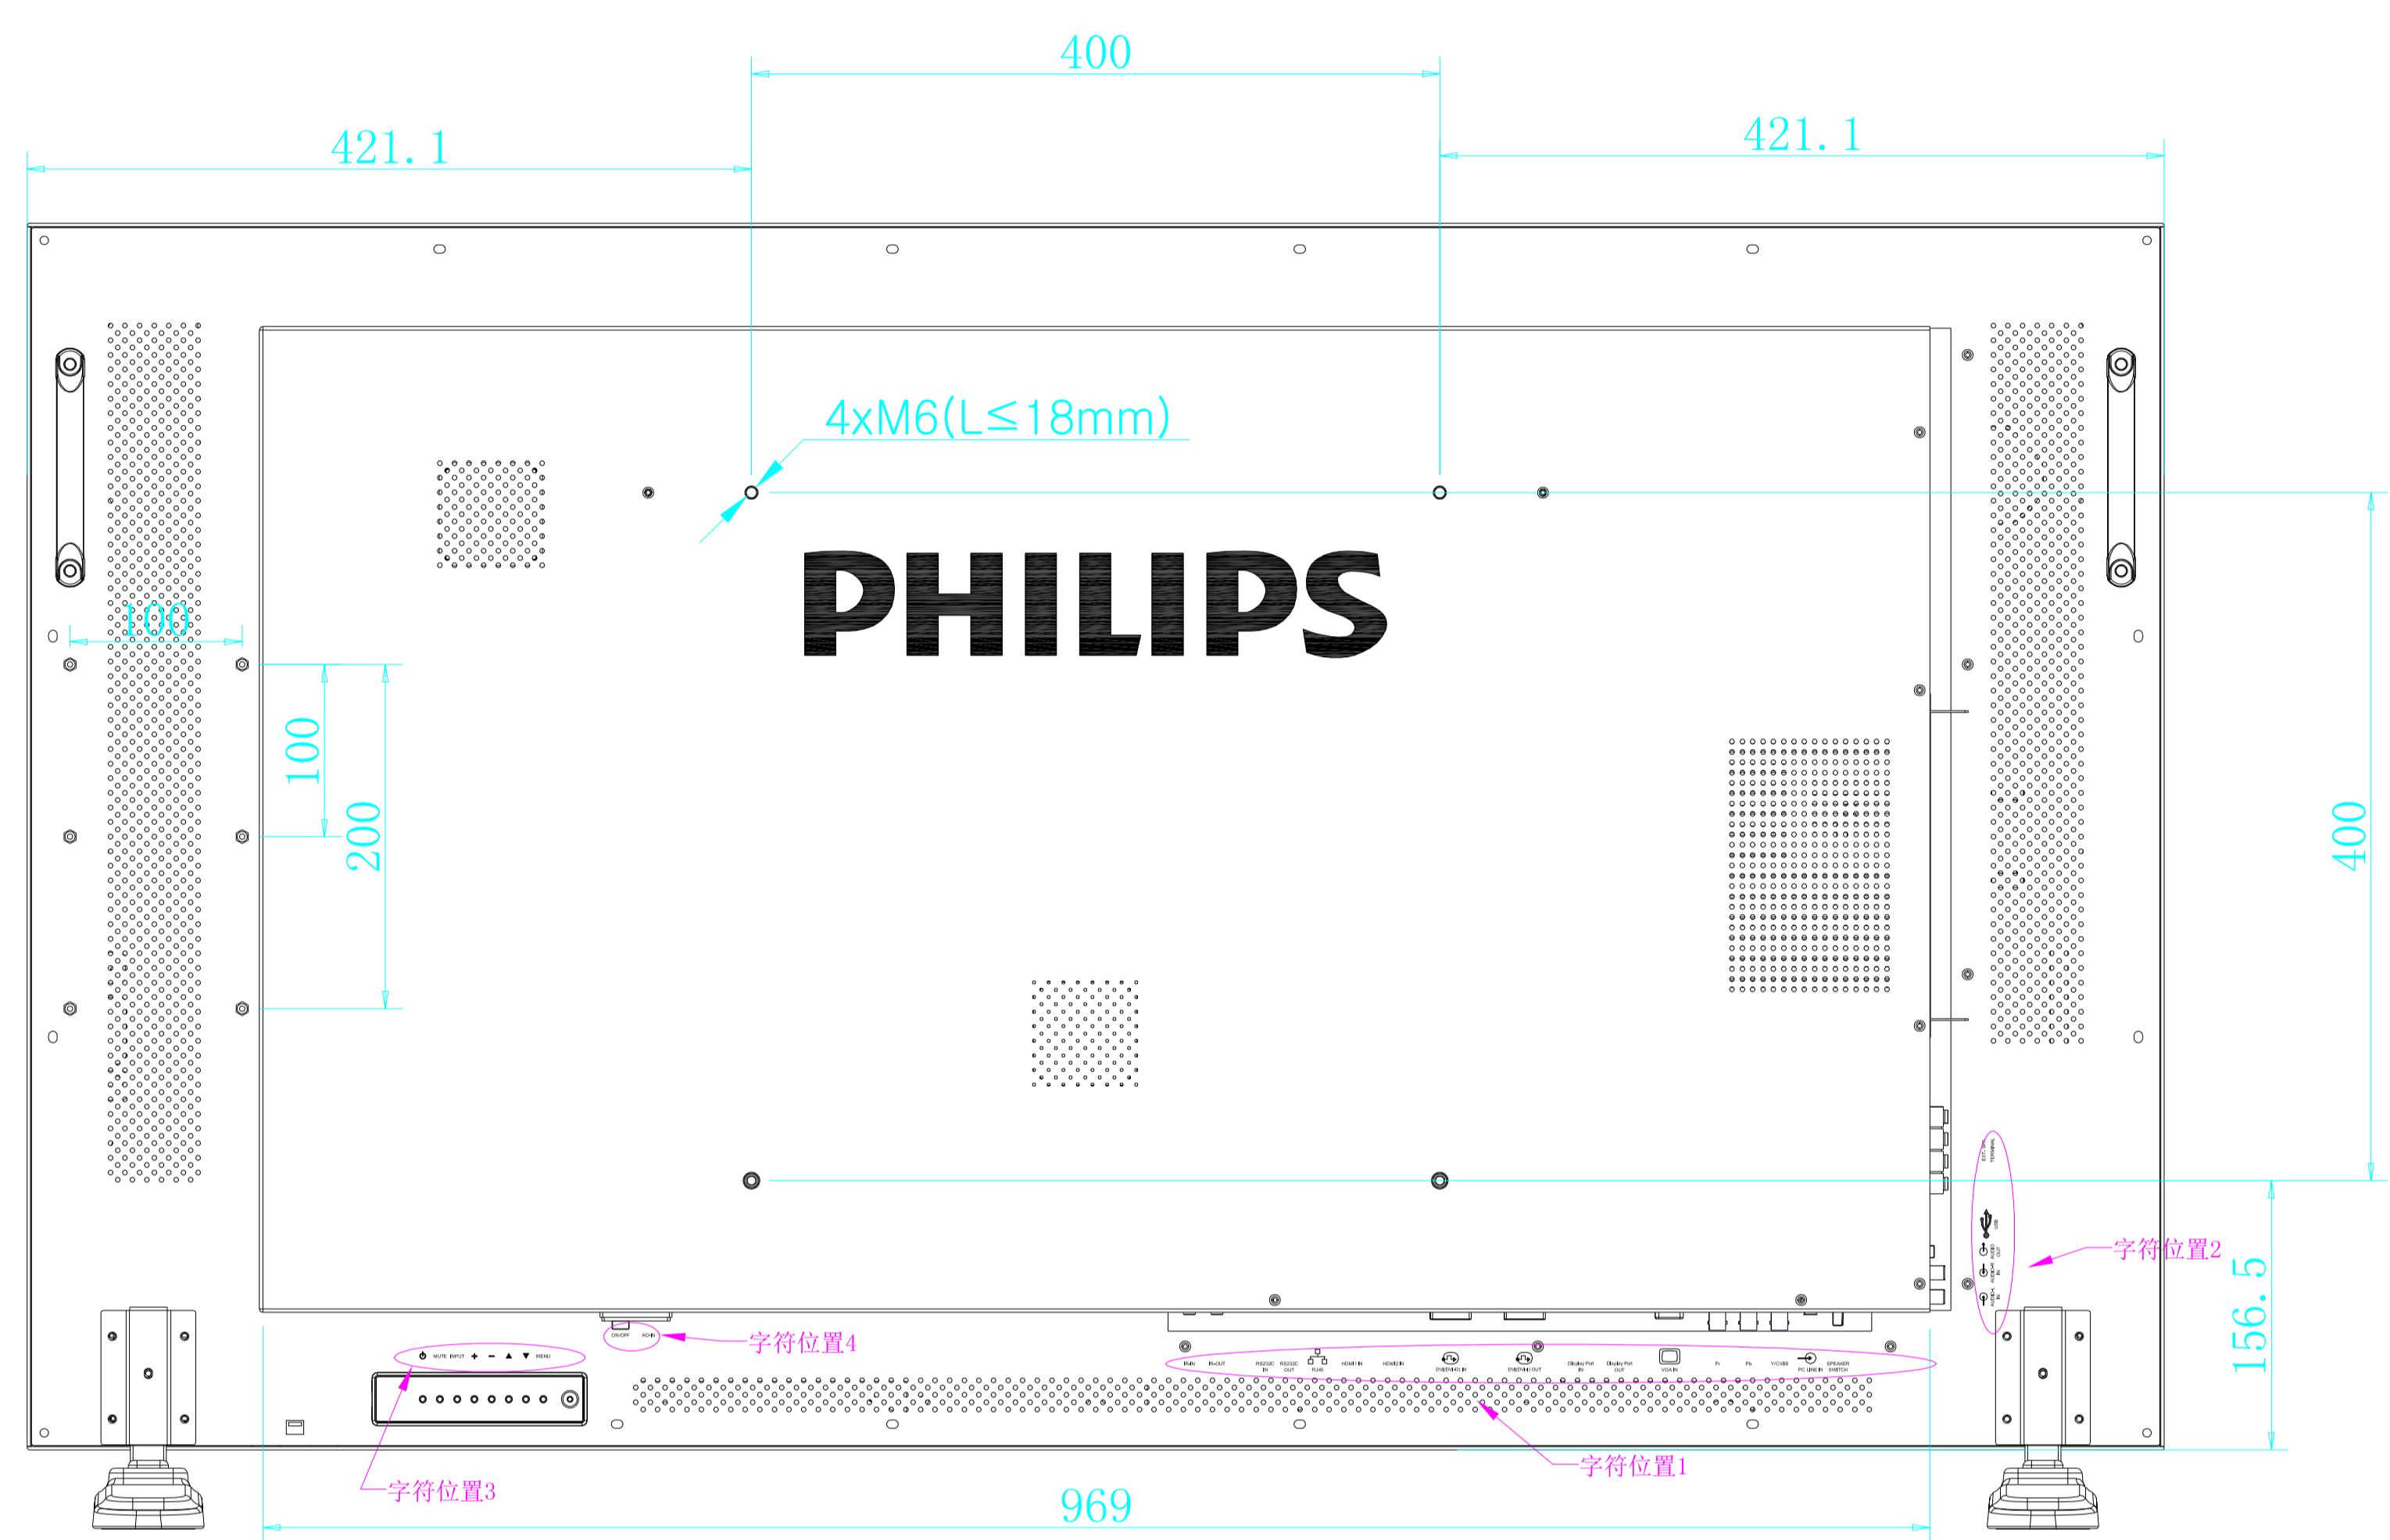

1242.2

713

137.9
79.4

759.1

4xM6(L≤18mm)

PHILIPS

421.1

400

421.1

400

156.5

969

字符位置4

字符位置2

字符位置3

字符位置1

- 字符位置1
 IR-IN IR-OUT RS232C IN RS232C OUT RJ45 HDMI IN HDMI IN DVI(DVI-D) IN DVI(DVI-I) OUT Display Port IN Display Port OUT VGA IN Pb Pb YICVBS PC LINE IN SPEAKER SWITCH
- 字符位置2
 AUDIO-L IN AUDIO-R IN AUDIO OUT USB EXT. SPK TERMINAL
- 字符位置3
 MUTE INPUT + - ▲ ▼ MENU
- 字符位置4
 ON/OFF AC-IN