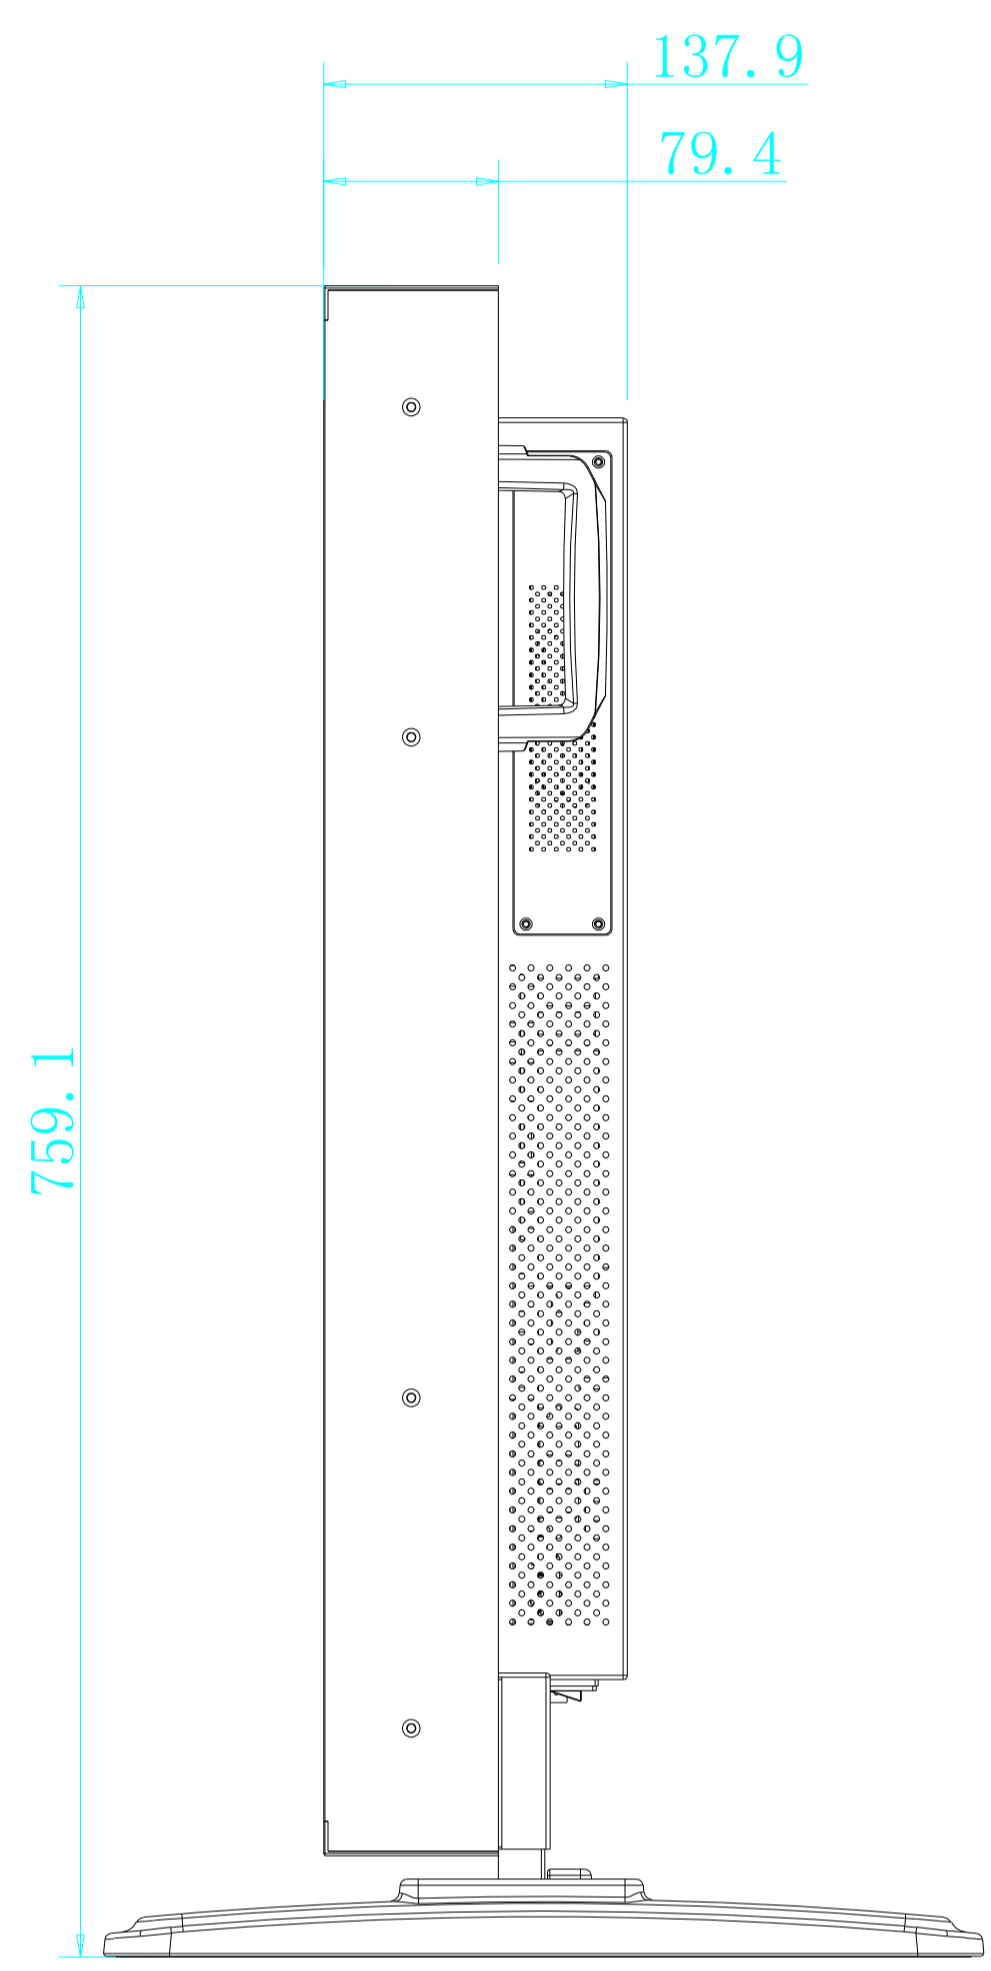

1242.2

713

137.9
79.4

759.1

4xM6(L≤18mm)

PHILIPS

421.1

400

421.1

400

156.5

969

字符位置4

字符位置2

字符位置3

字符位置1

- 字符位置1
 IR-IN IR-OUT RS232C IN RS232C OUT RJ45 HDMI IN HDMI IN DVI(DVI-D) IN DVI(DVI-I) OUT Display Port IN Display Port OUT VGA IN Pb Pb YICVBS PC LINE IN SPEAKER SWITCH
- 字符位置2
 AUDIO-L IN AUDIO-R IN AUDIO OUT USB EXT. SPK TERMINAL
- 字符位置3
 MUTE INPUT + - ▲ ▼ MENU
- 字符位置4
 ON/OFF AC-IN