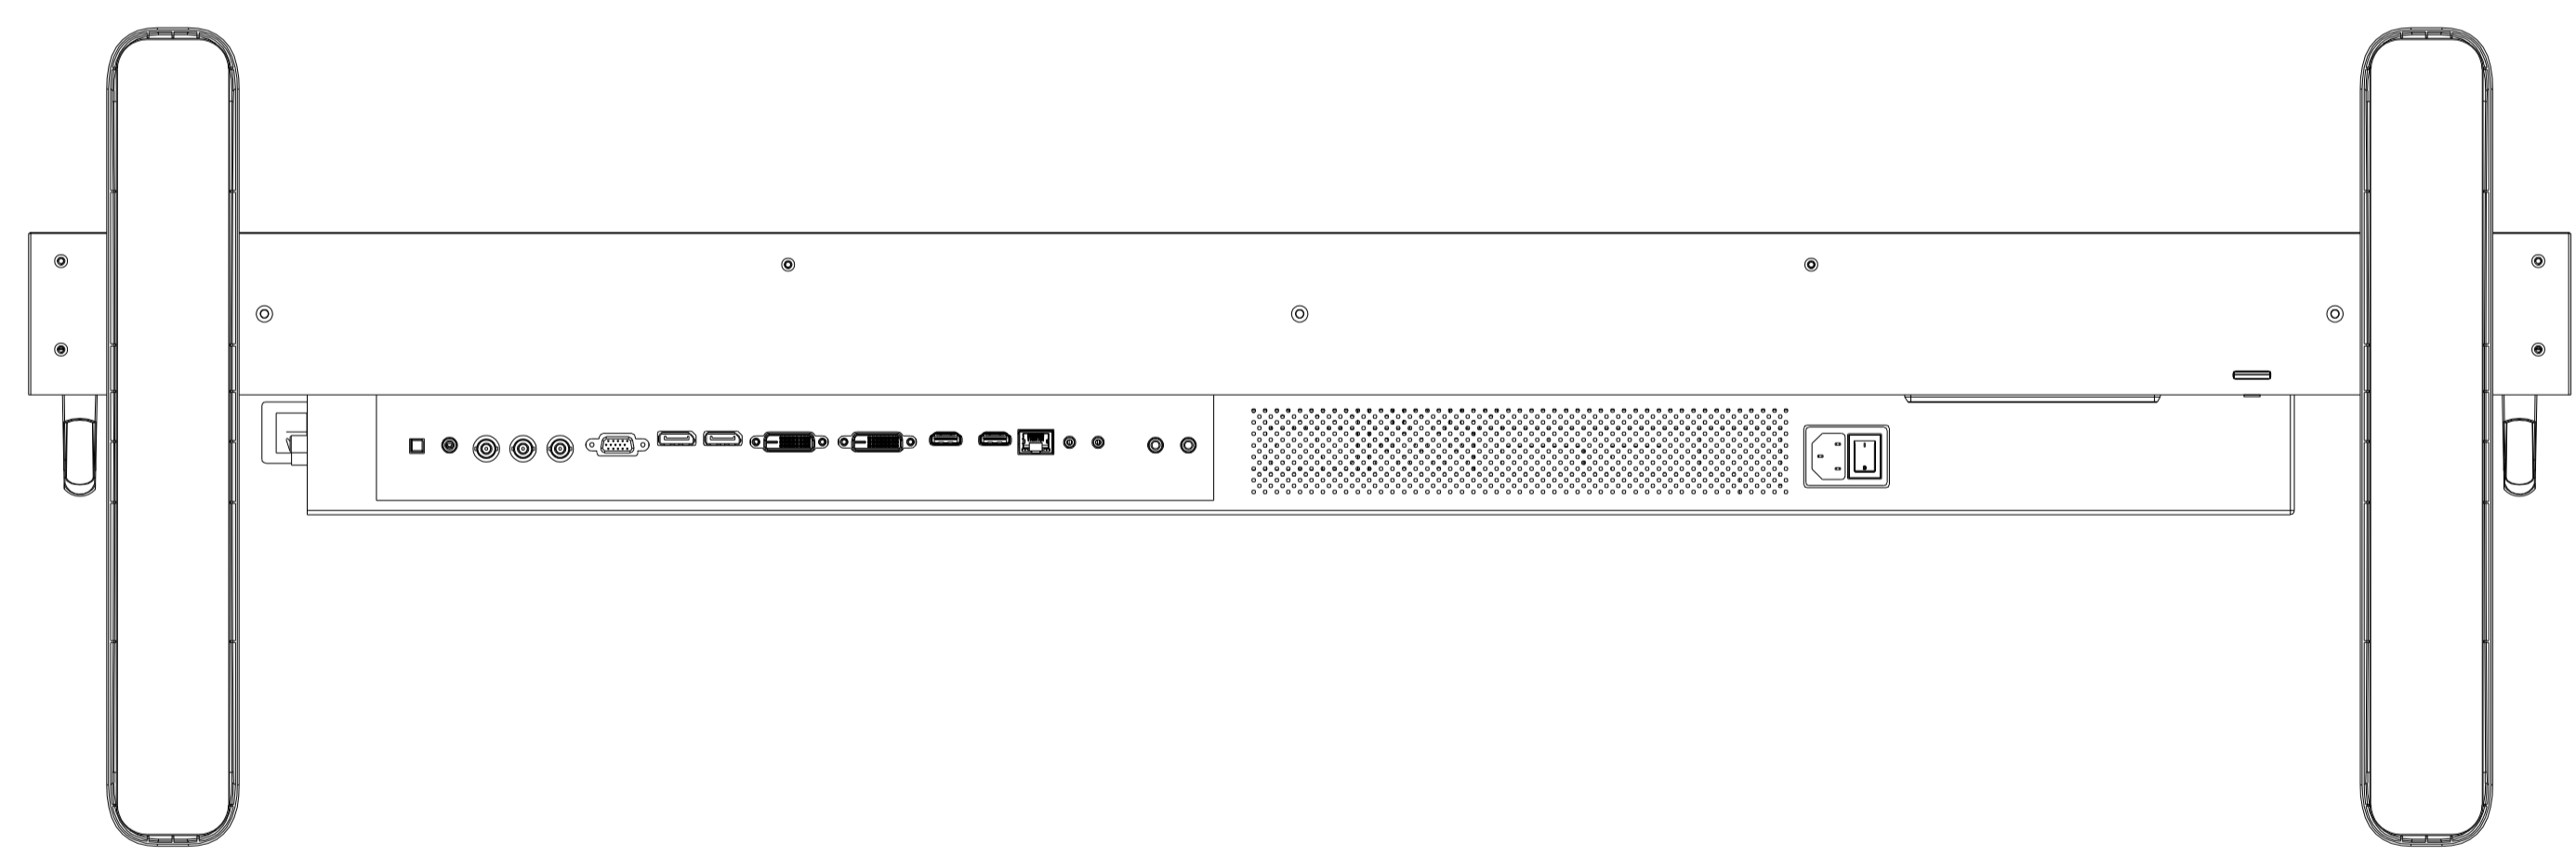

- 字符位置1
 IR-IN IR-OUT RS232C IN RS232C OUT RJ45 HDMI IN HDMI IN DVI(DVI-D) IN DVI(DVI-I) OUT Display Port IN Display Port OUT VGA IN Pb Pb YICVBS PC LINE IN SPEAKER SWITCH
- 字符位置2
 AUDIO-L IN AUDIO-R IN AUDIO OUT USB EXT. SPK TERMINAL
- 字符位置3
 MUTE INPUT + - ▲ ▼ MENU
- 字符位置4
 ON/OFF AC-IN