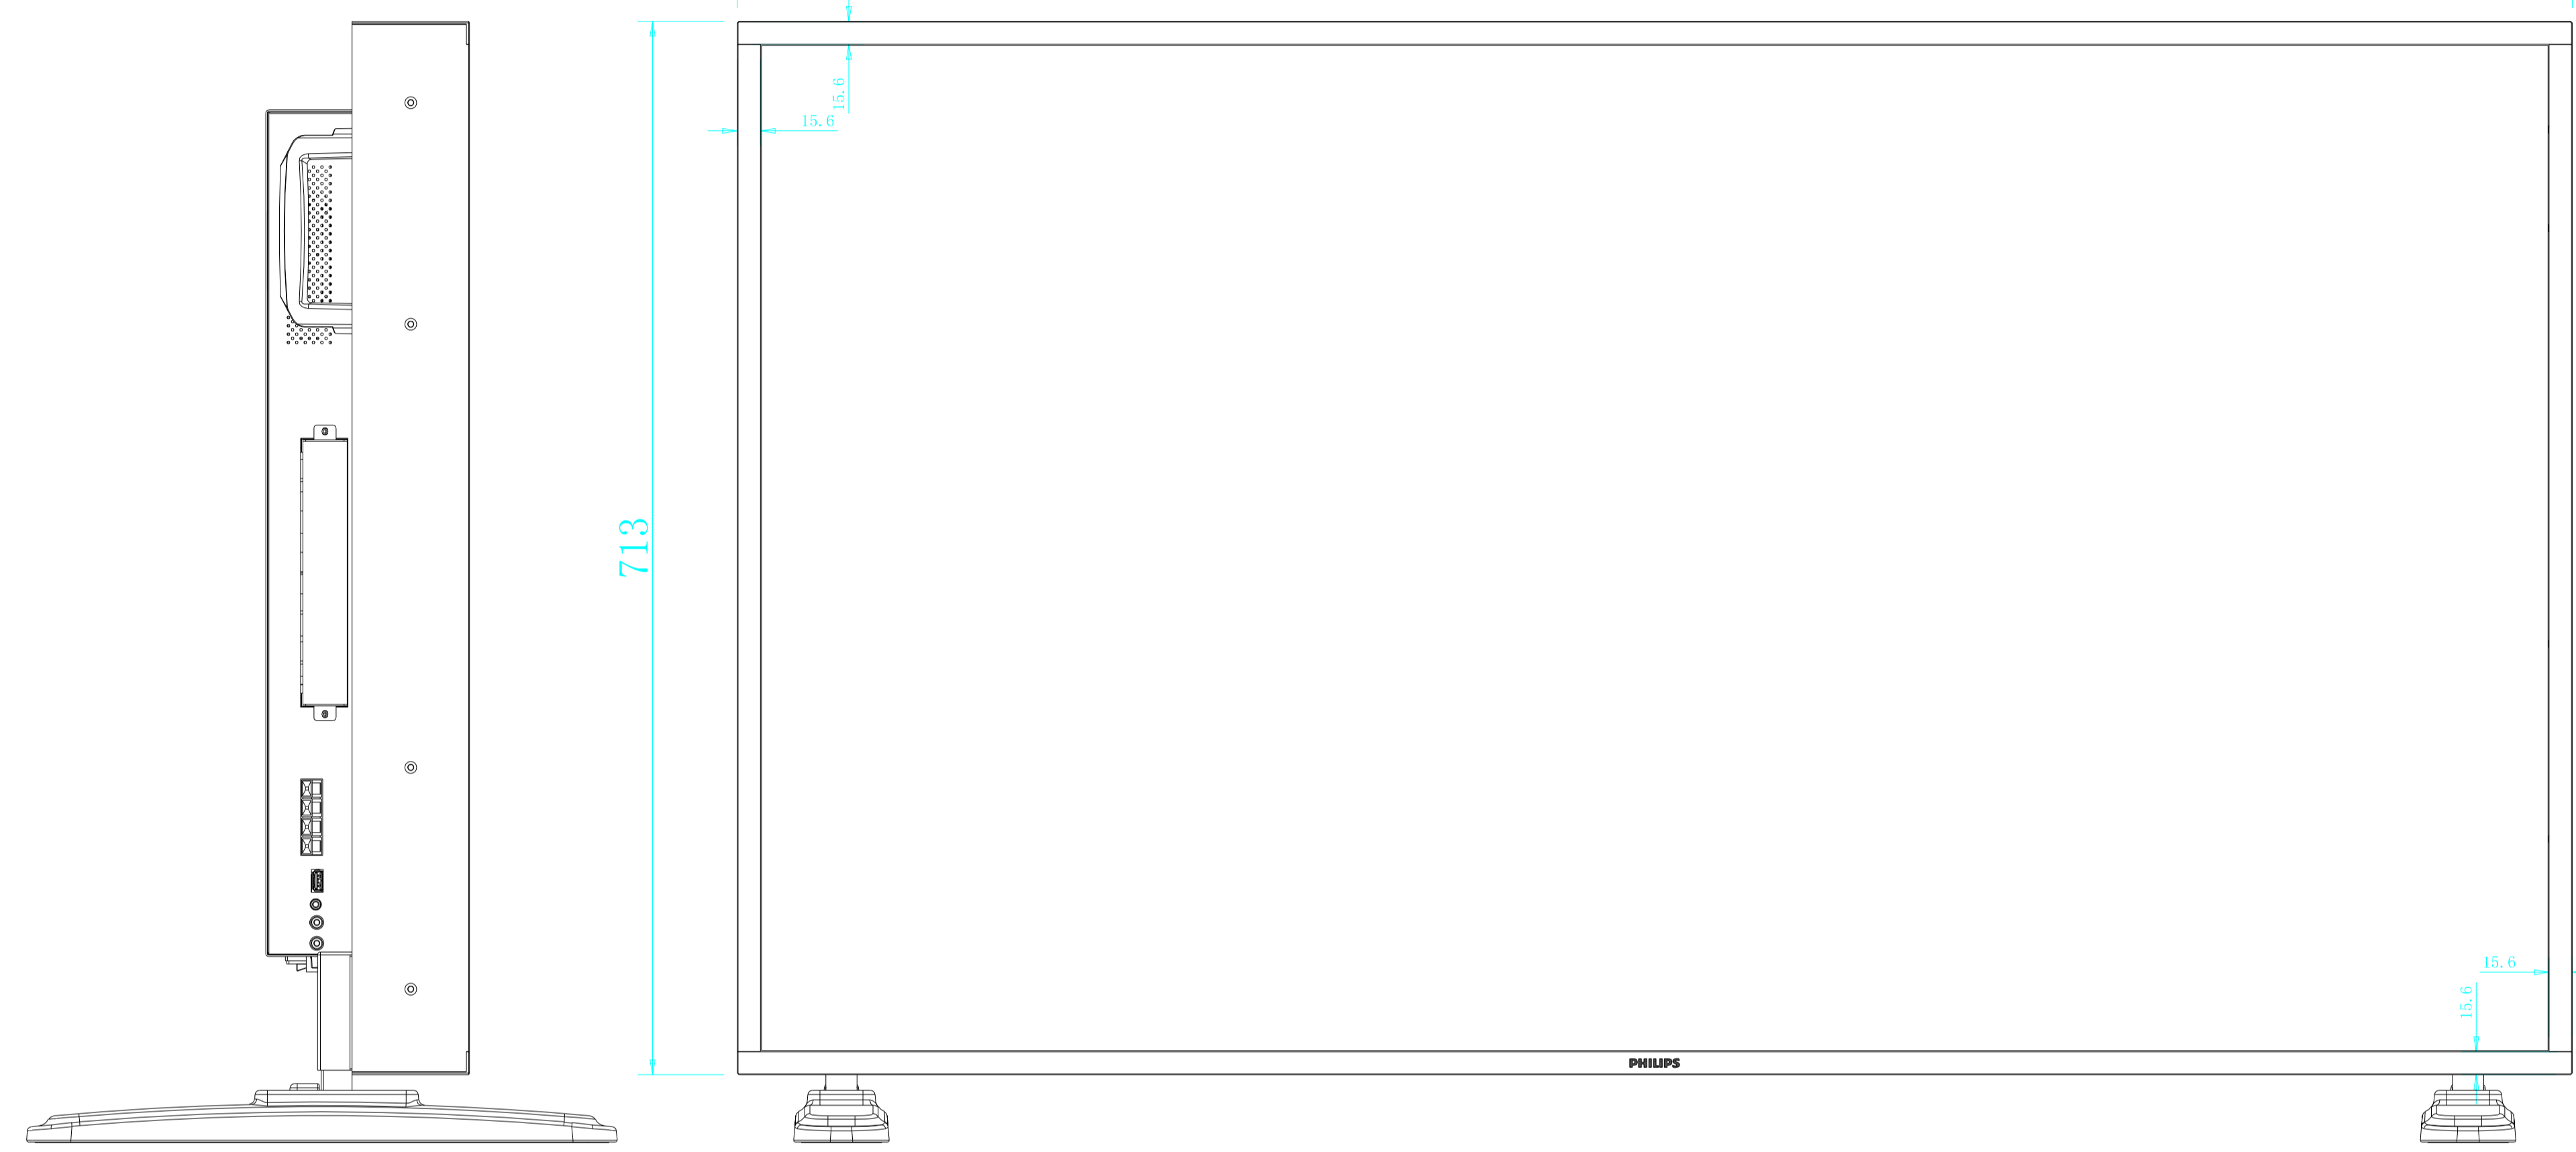

1242.2

713

137.9
79.4

759.1

4xM6(L≤18mm)

PHILIPS

421.1

400

421.1

400

156.5

969

字符位置4

字符位置2

字符位置3

字符位置1

- 字符位置1
 IR-IN IR-OUT RS232C IN RS232C OUT RJ45 HDMI IN HDMI IN DVI(DVI-D) IN DVI(DVI-I) OUT Display Port IN Display Port OUT VGA IN Pb Pb YICVBS PC LINE IN SPEAKER SWITCH
- 字符位置2
 AUDIO-L IN AUDIO-R IN AUDIO OUT USB EXT. SPK TERMINAL
- 字符位置3
 MUTE INPUT + - ▲ ▼ MENU
- 字符位置4
 ON/OFF AC-IN